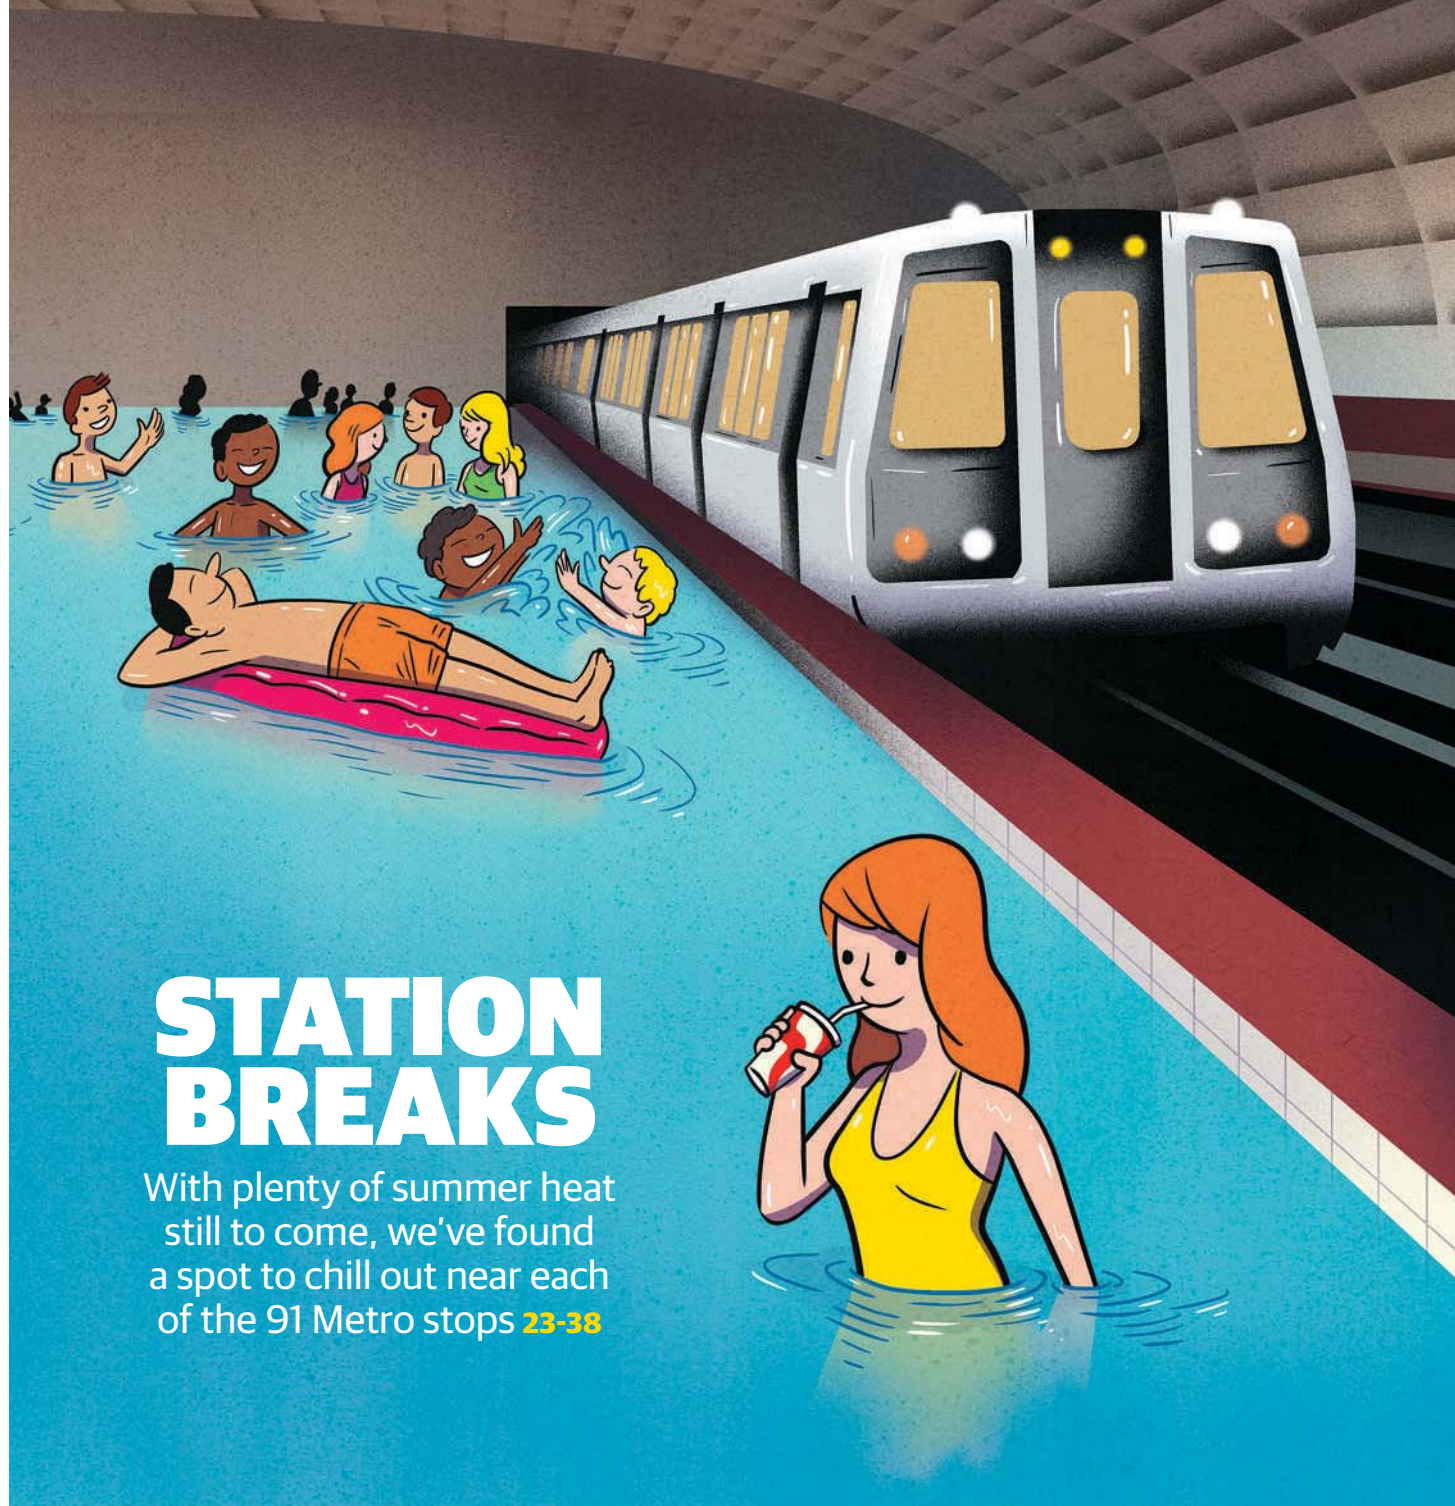

## STATION BREAKS

With plenty of summer heat still to come, we've found a spot to chill out near each of the 91 Metro stops **23-38**

**Thursday**  
**08.13.15**

### 'Unacceptable'

Metro admits it knew of a track defect before last week's derailment **4**

THE WASHINGTON POST

### First impressions

RGIII isn't the only one to watch in tonight's preseason opener **17**

THE WASHINGTON POST